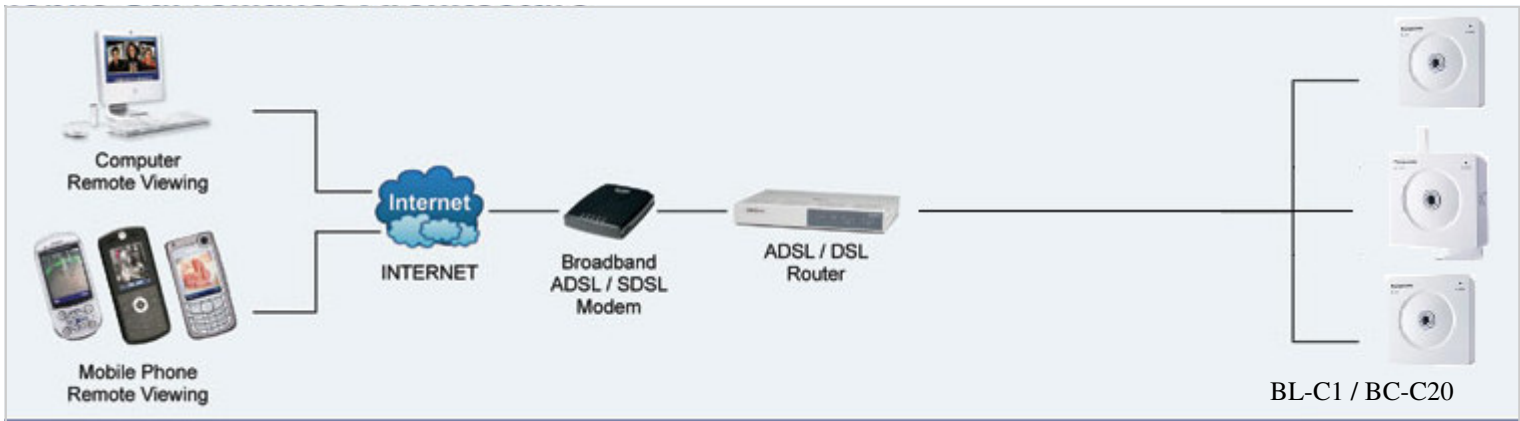

Mobile Surveillance Architecture For Various Products

Panasonic Network Cameras— BL-C1 and BL-C20

Lilin Network Digital Video Recorder — PDR400IP

Single Channel Video Server (IP200) with Existing PC Based CCTV System

Single Channel Video Server (IP200) with Existing DVR