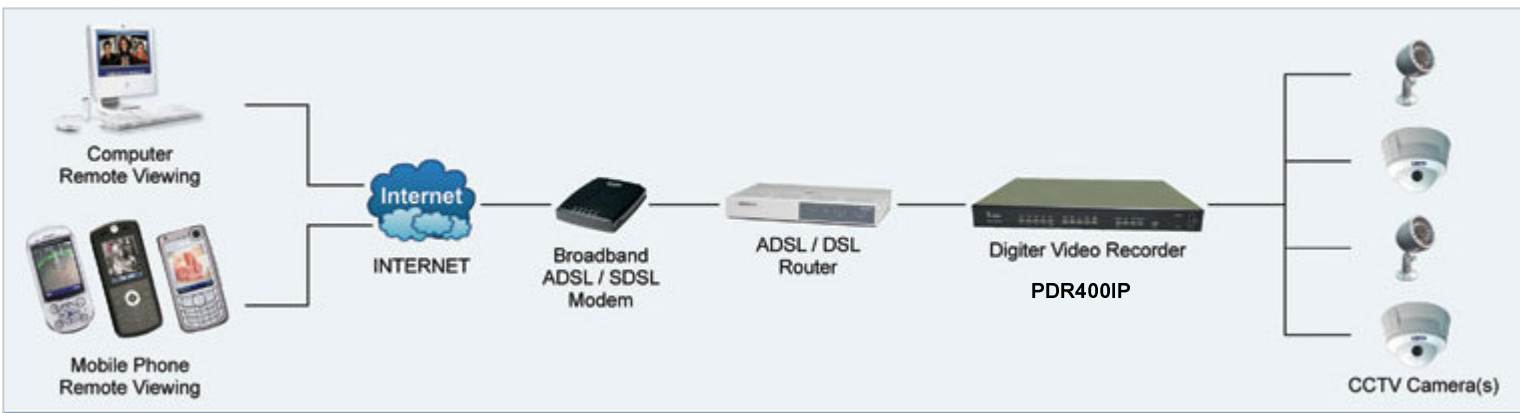

Mobile Surveillance Architecture For Various Products

Panasonic Network Cameras— BL-C1 and BL-C20

Lilin Network Digital Video Recorder — PDR400IP

Single Channel Video Server (IP200) with Existing PC Based CCTV System

Single Channel Video Server (IP200) with Existing DVR