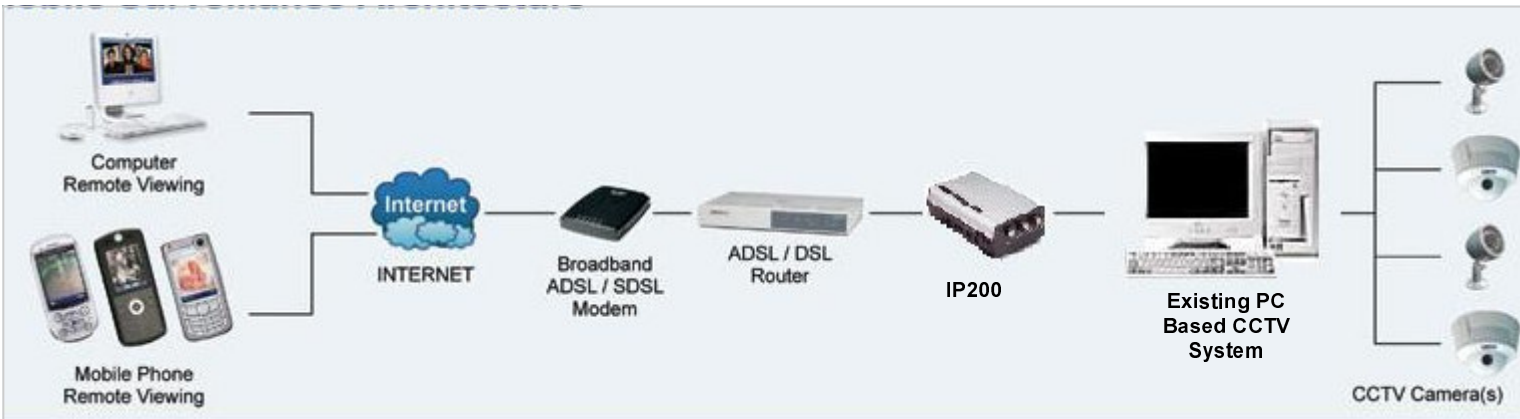

Mobile Surveillance Architecture For Various Products

Panasonic Network Cameras— BL-C1 and BL-C20

Lilin Network Digital Video Recorder — PDR400IP

Single Channel Video Server (IP200) with Existing PC Based CCTV System

Single Channel Video Server (IP200) with Existing DVR